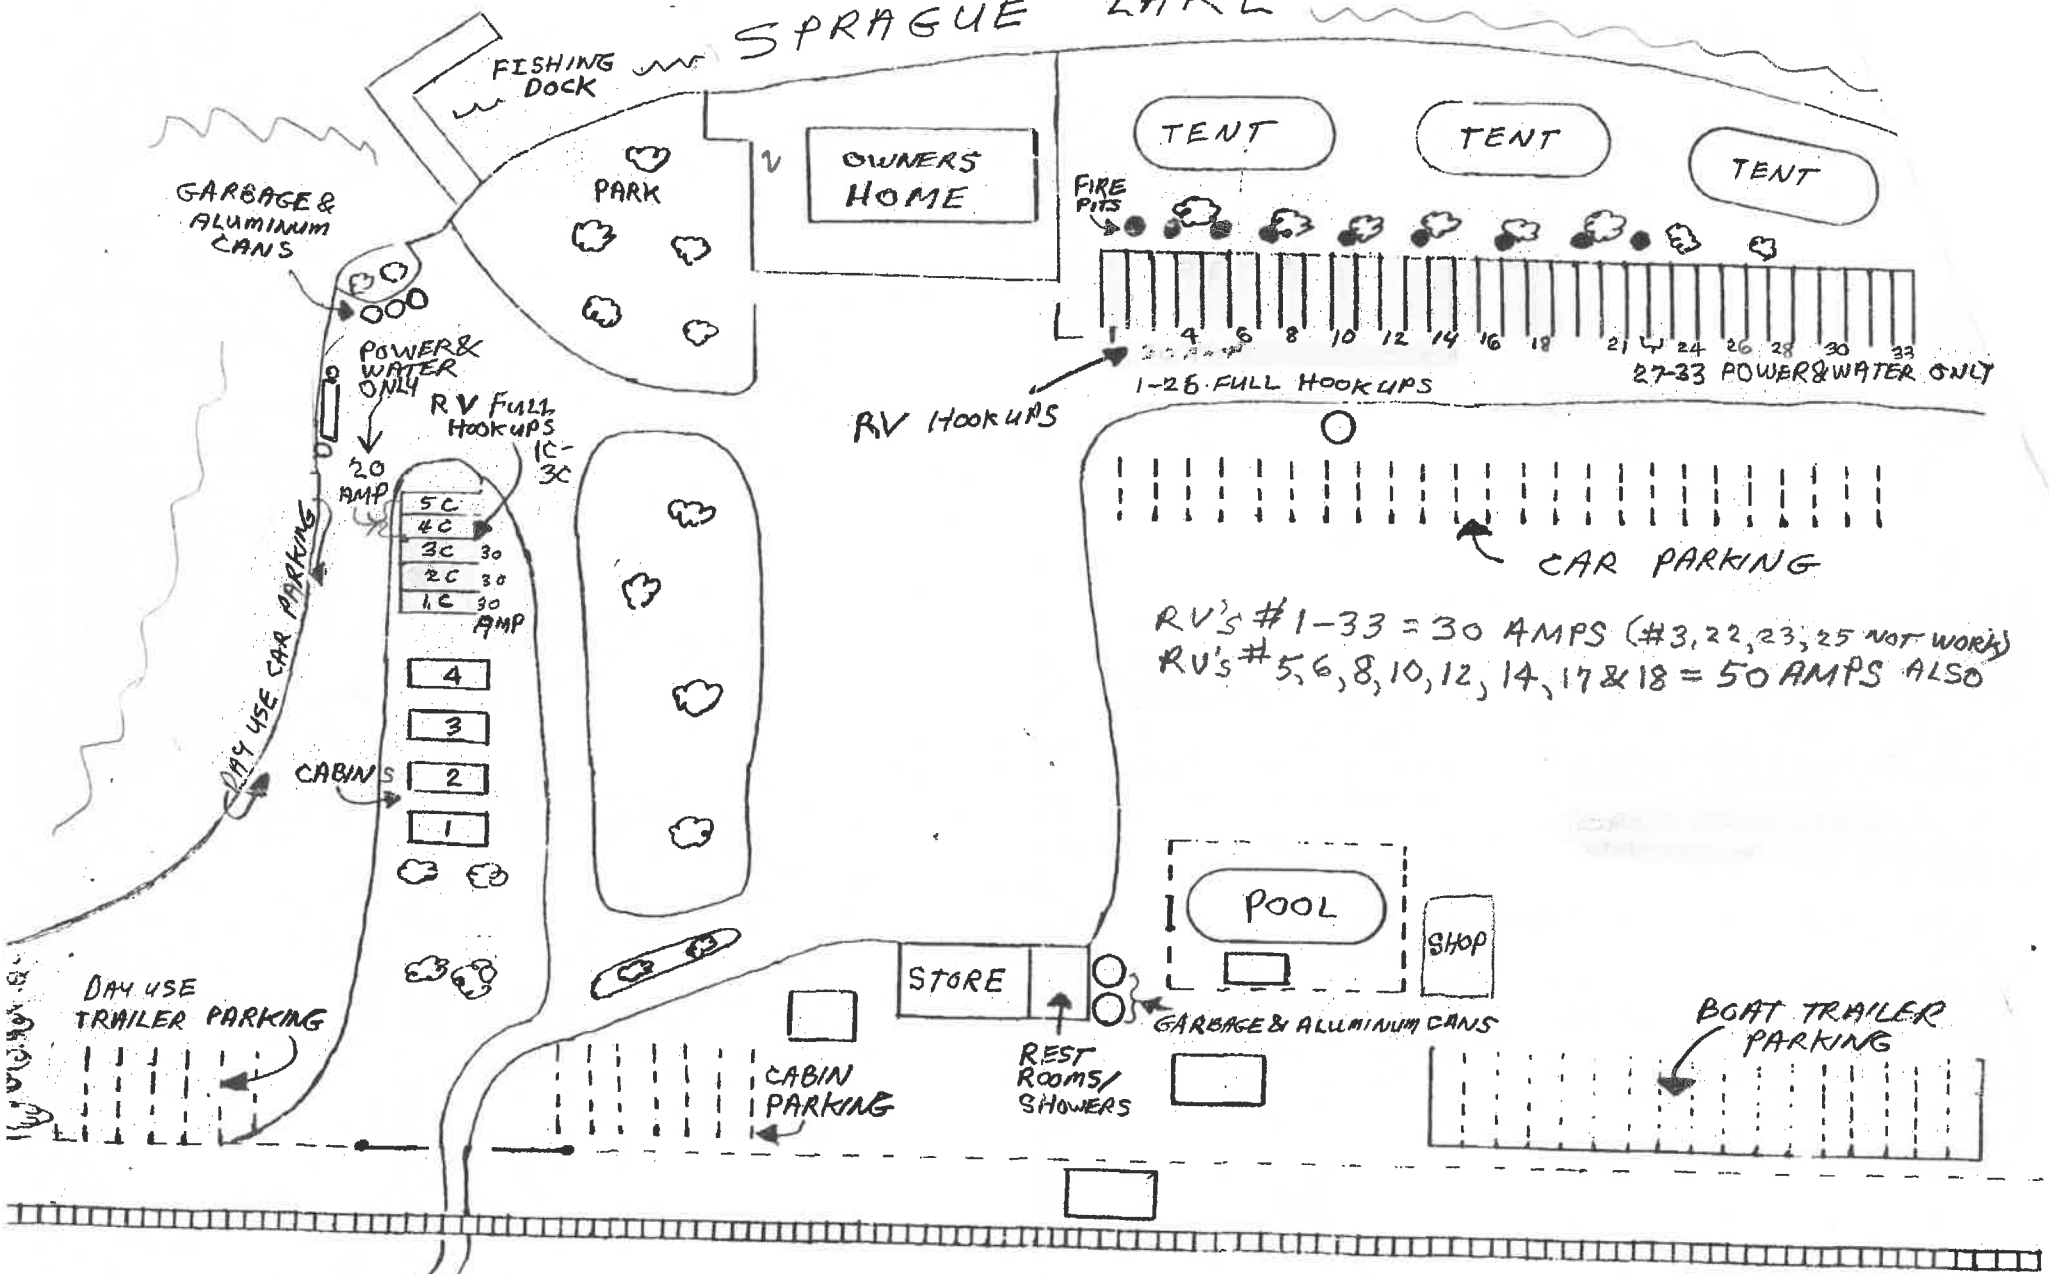

SPRAGUE LAKE

RV'S #1-33 = 30 AMPS (#3, 22, 23, 25 NOT WORK)
RV'S #5, 6, 8, 10, 12, 14, 17 & 18 = 50 AMPS ALSO

FOUR SEASONS CAMPGROUND
2384 N. BOB LEE RD
SPRAGUE, WA 99032-9716

SCOTT & JANE HAUGEN
(OWNERS)
(509) 257-2332

BOB LEE RD