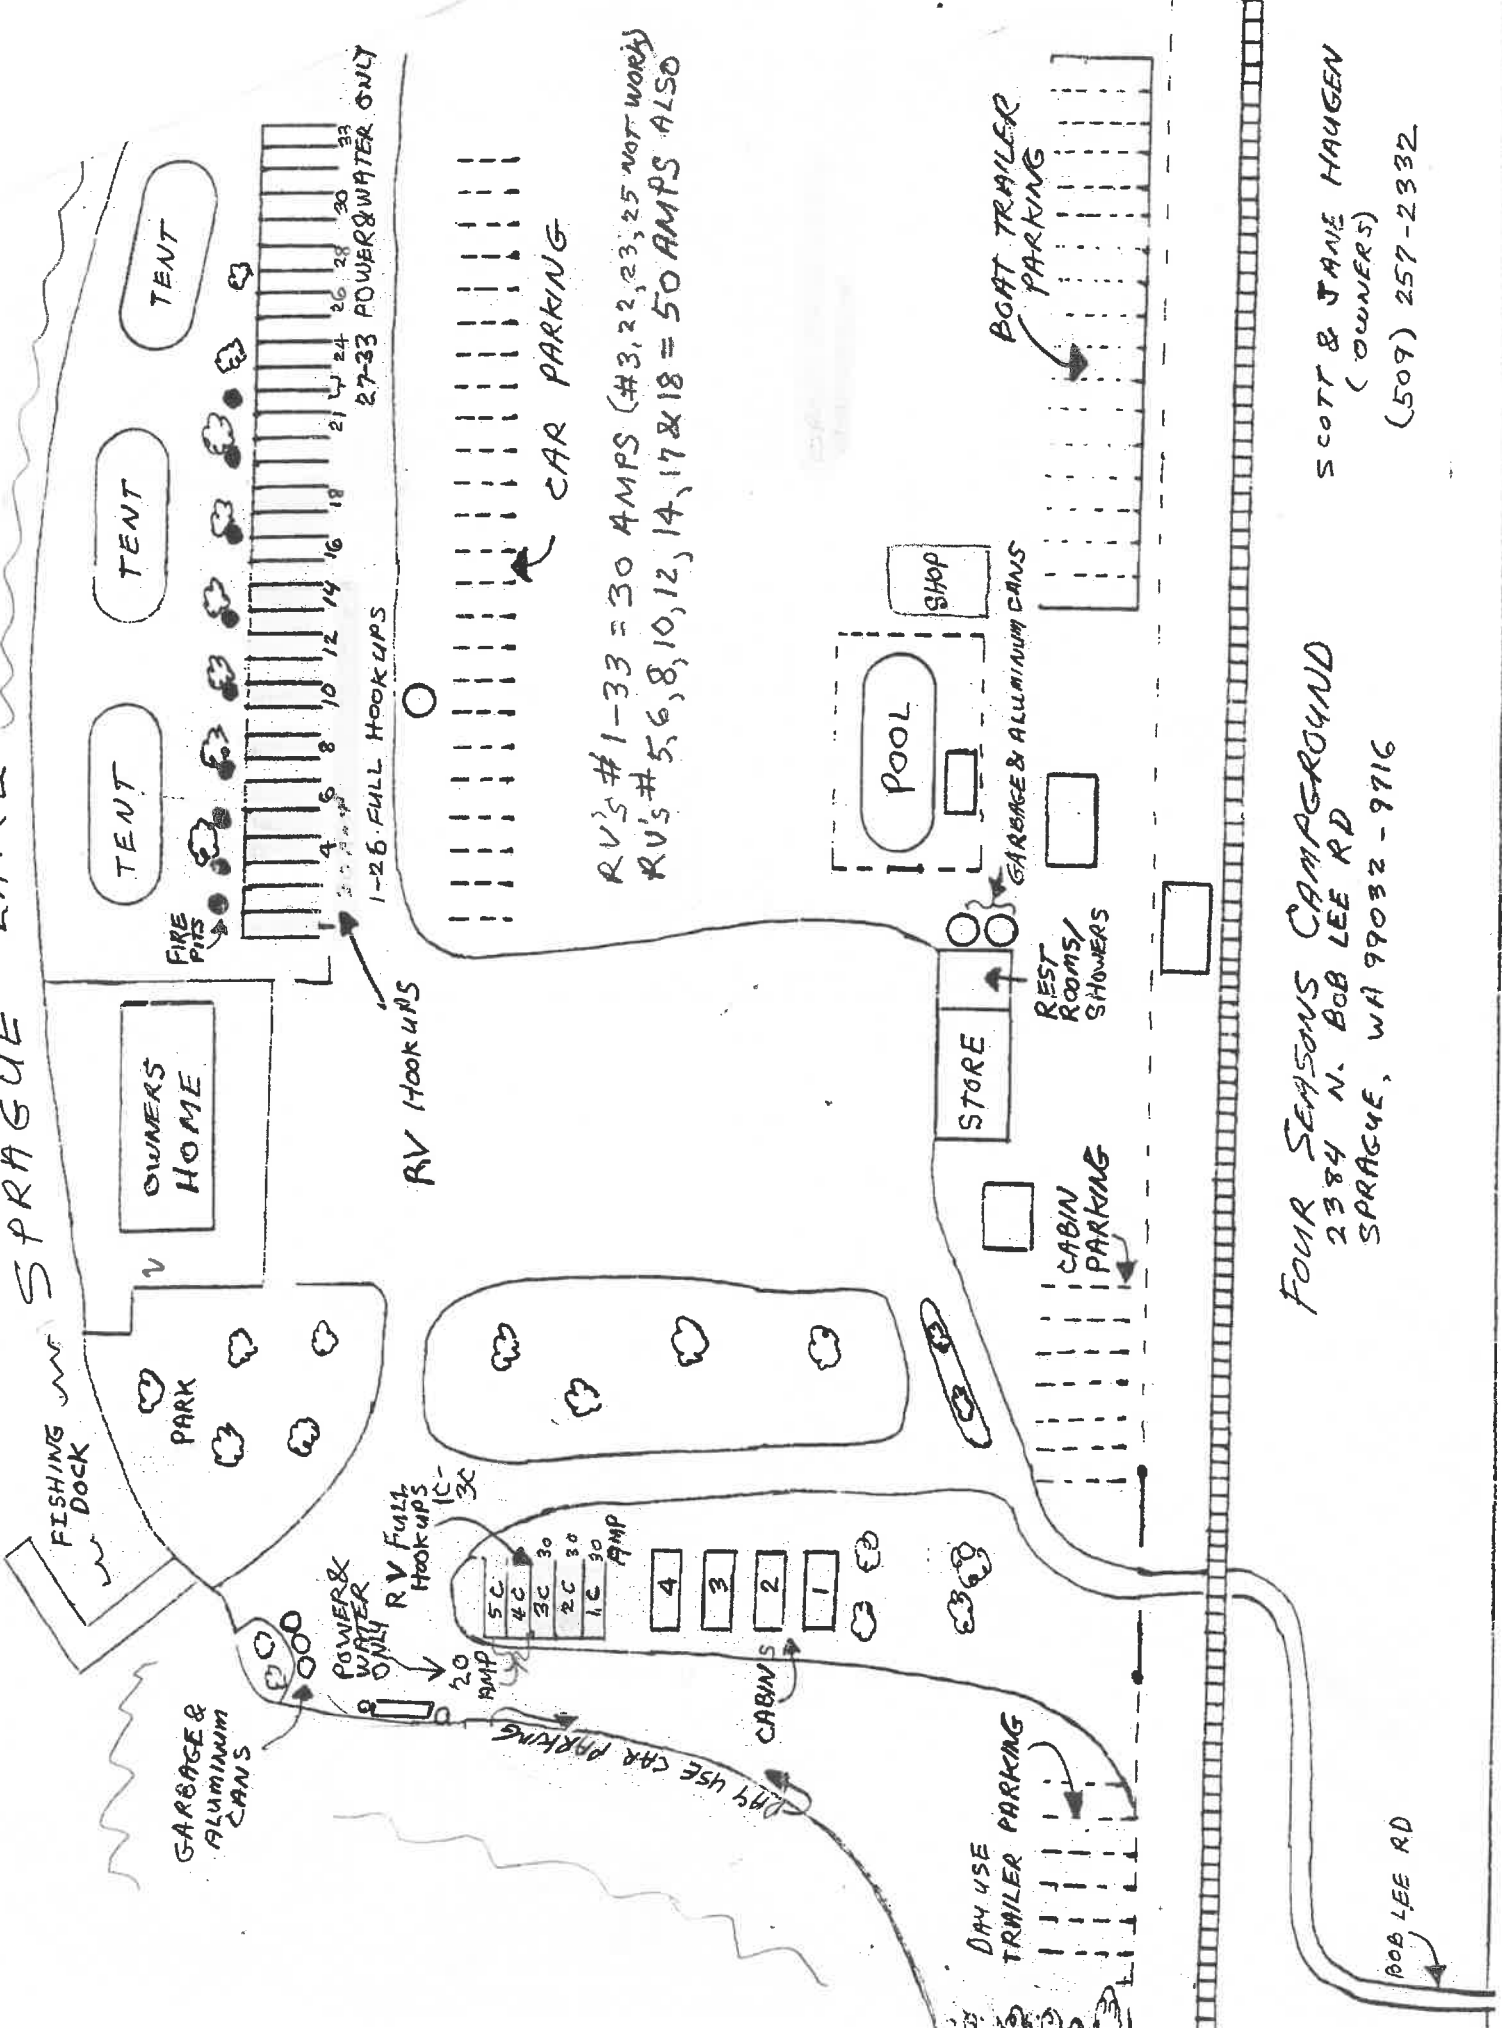

SPRAGUE LAKE

RV'S #1-33 = 30 AMPS (#3, 22, 23, 25 NOT WORK)
 RV'S #5, 6, 8, 10, 12, 14, 17 & 18 = 50 AMPS ALSO

FOUR SEASONS CAMPGROUND
 2384 N. BOB LEE RD
 SPRAGUE, WA 99032 - 9716

SCOTT & JANE HANGEN
 (OWNERS)
 (509) 257-2332

RV FULL HOOKUPS	AMP
5C	30
4C	30
3C	30
2C	30
1C	30

CABIN 5

4
3
2
1

BOB LEE RD